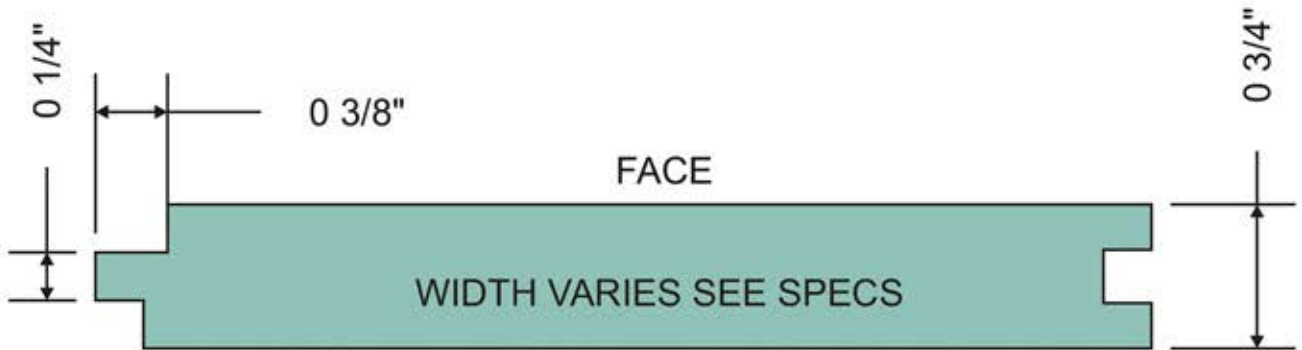

CEILINGS

SSI-5001M

NICKEL GAP 1/8"